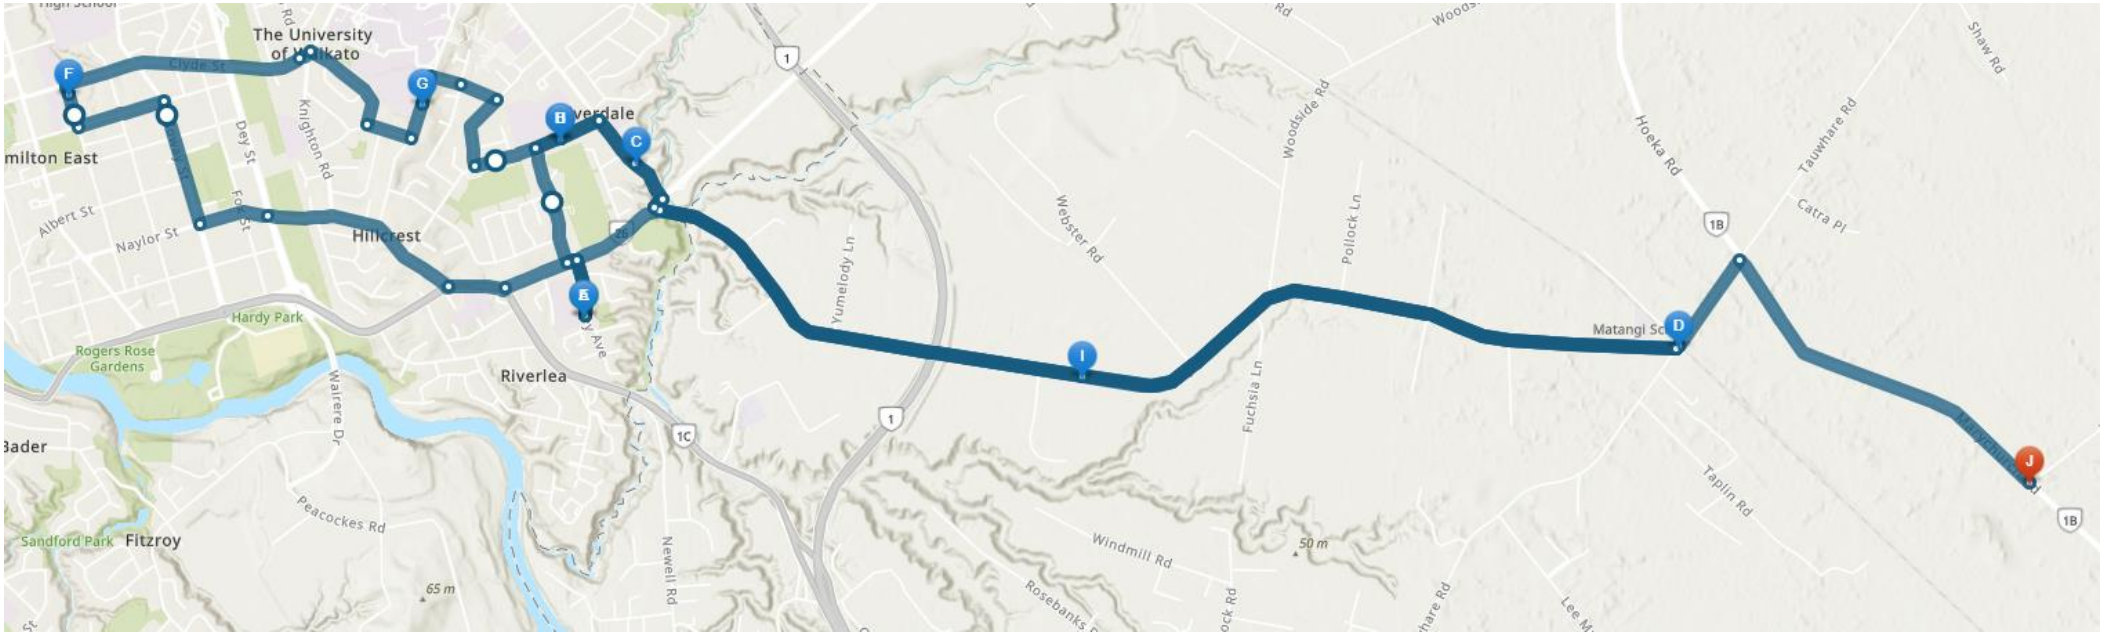

# D030517 PM

Route and directions for D030517\_PM\_ACTIVE

## Route Details

- 32.68km (one-way)

## Directions

1.  Start at Berkley Normal Middle School, 26 Berkley Ave, Hillcrest, Hamilton, 3216, NZL
2.  Go north on Berkley Ave toward Eton Dr
3.  Turn left on Morrinsville Rd (SH 26)
4.  Turn right on Morris Rd
5.  Turn right on Masters Ave
6.  Arrive at Hillcrest High School, 132 Masters Ave, Silverdale, Hamilton, 3216, NZL, on the right
7.  Depart Hillcrest High School, 132 Masters Ave, Silverdale, Hamilton, 3216, NZL
8.  Continue east on Masters Ave
9.  Turn right on Silverdale Rd
10.  Turn right on Morrinsville Rd (SH 26)
11.  Make a sharp left on Matangi Rd
12.  U-turn at the intersection of Matangi Rd and Tauwhare Rd
13.  Bear left on Morrinsville Rd (SH 26)
14.  Turn left on Berkley Ave
15.  Arrive at Berkley Normal Middle School, 26 Berkley Ave, Hillcrest, Hamilton, 3216, NZL, on the right
16.  Depart Berkley Normal Middle School, 26 Berkley Ave, Hillcrest, Hamilton, 3216, NZL
17.  Go back north on Berkley Ave
18.  Turn left on Morrinsville Rd (SH 26)
19.  At the roundabout, take the third exit onto SH 1 / Thermal Explorer Hwy toward City Centre / Auckland
20.  At the roundabout, take the second exit onto 10

43.  Turn right on Silverdale Rd
44.  Turn right on Morrinsville Rd (SH 26)
45.  Make a sharp left on Matangi Rd
46.  Turn left on Tauwhare Rd
47.  Turn right on Marychurch Rd (SH 1B)
48.  Finish at the intersection of Marychurch Rd and Bellevue Rd